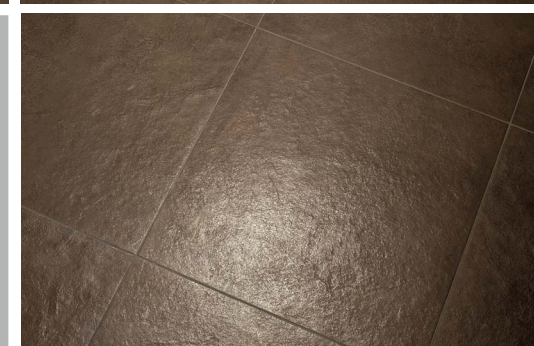

MARGRES
CERAMIC STYLE

DIAMOND
oval brown

DM3 30x60 - 60x60 REFLEX