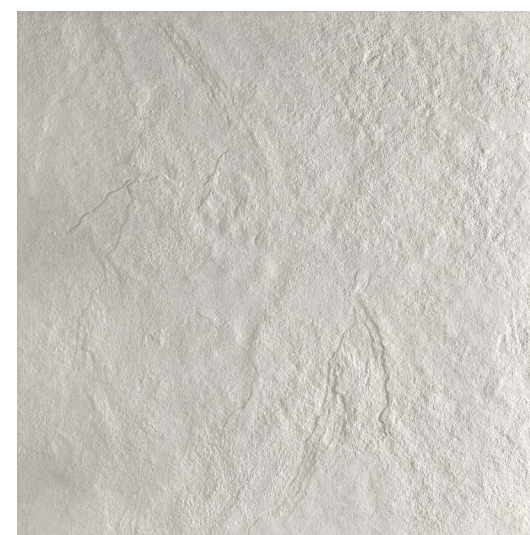

Mosaic net mounted
Mosaico sobre rede

Mosaic net mounted
Mosaico sobre rede

DM2 DROP GREY