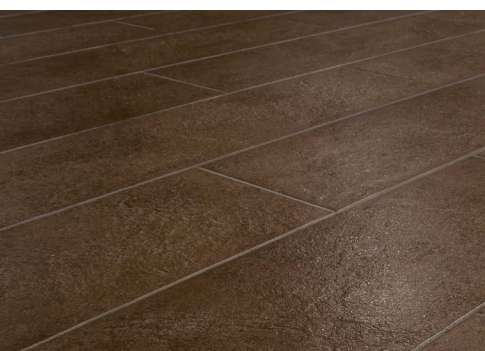

DIAMOND

surface
superfície