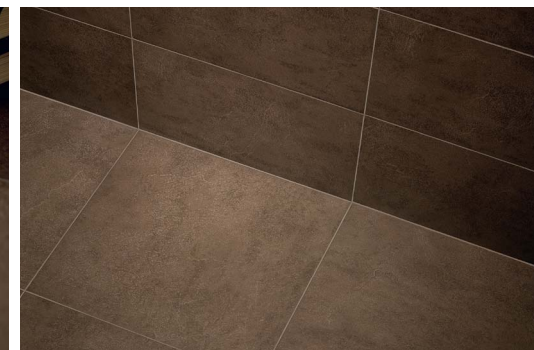

MARGRES
CERAMIC STYLE

DIAMOND
oval brown

DM3 30x60 - 60x60 REFLEX