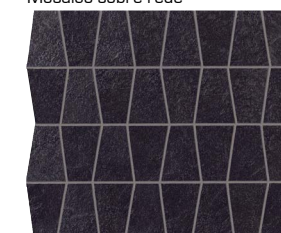

Mosaic net mounted
Mosaico sobre rede

Mosaic Diagonal Heart Black 30x34
12"x13,4"
P-6400