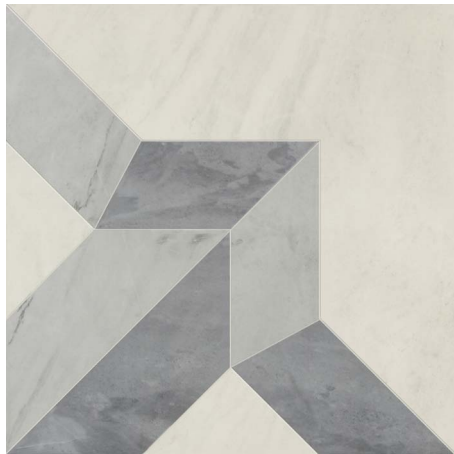

rosette white
60x60 24"x24"
P-6650