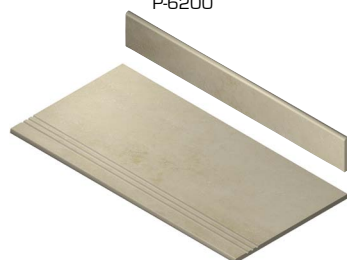

Skirting / Rodapé Boleado **SR/L**
8X60 3,2"x24"
P-6200

Step Tread Fluted / Degrau Sulcado **SR/L**
30x60 12"x24"
P-6370